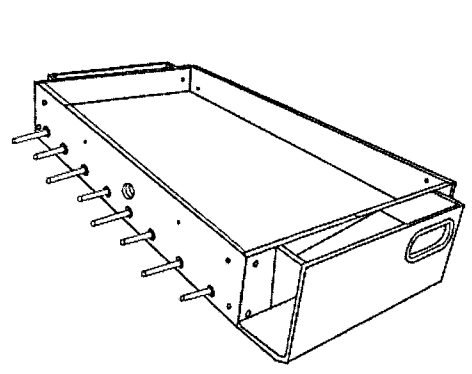

FIG. 6

FIG. 5