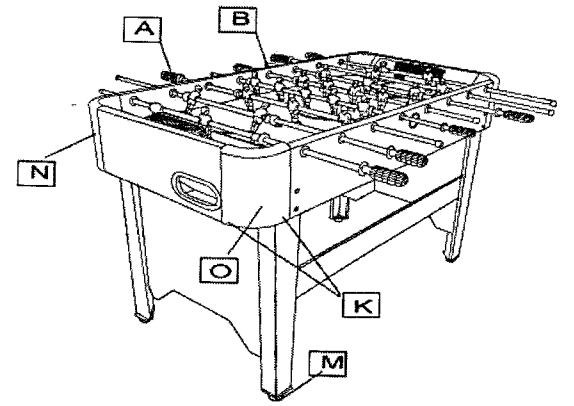

PARTS IDENTIFIER

A  HAND GRIP 8pcs	B  ROD END CAP 8pcs	C  HEAD SCREW 4*45mm 4pcs	D  HEAD SCREW 4*45mm 8pcs	E  BOLT 6*22mm 8pcs
F  WASHER 6*32mm 20pcs	G  BOLT 6*32mm 12pcs	H  HEAD SCREW 3.5*8mm 12pcs	I  SOCCER BALL (WHITE) 2pcs	J  PLAYER - CHROME 22pcs
K  HEAD SCREW 3.5*8mm 8pcs	L  ALLEN KEY 1pcs	M  LEG LEVELER 4pcs	N  RUBBER SHELL 2pcs	O  RUBBER SHELL 2pcs

FIG. 1

FIG. 2

FIG. 3

FIG. 4

English - 1

FIG. 5

FIG. 6

FIG. 7