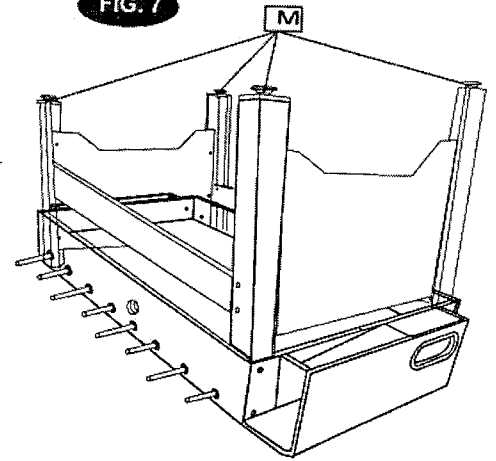

PARTS IDENTIFIER

A HAND GRIP 8pcs	B ROD END CAP 8pcs	C HEAD SCREW 4*45mm 4pcs	D HEAD SCREW 4*45mm 8pcs	E BOLT 6*22mm 8pcs
F WASHER 6*32mm 20pcs	G BOLT 6*32mm 12pcs	H HEAD SCREW 3.5*8mm 12pcs	I SOCCER BALL (WHITE) 2pcs	J PLAYER - CHROME 22pcs
K HEAD SCREW 3.5*8mm 8pcs	L ALLEN KEY 1pcs	M LEG LEVELER 4pcs	N RUBBER SHELL 2pcs	O RUBBER SHELL 2pcs

English - 1

FIG. 7

English - 2