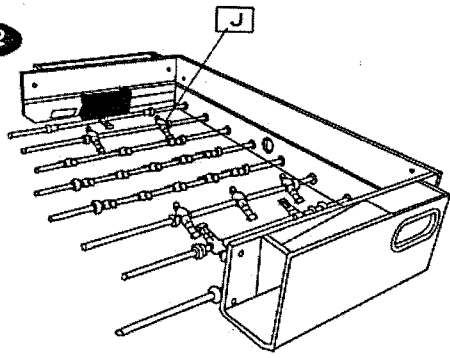

PARTS IDENTIFIER

A  HAND GRIP 8pcs	B  ROD END CAP 8pcs	C  HEAD SCREW 4*45mm 4pcs	D  HEAD SCREW 4*45mm 8pcs	E  BOLT 6*22mm 8pcs
F  WASHER 6*32mm 20pcs	G  BOLT 6*32mm 12pcs	H  HEAD SCREW 3.5*8mm 12pcs	I  SOCCER BALL (WHITE) 2pcs	J  PLAYER - CHROME 22pcs
K  HEAD SCREW 3.5*8mm 8pcs	L  ALLEN KEY 1pcs	M  LEG LEVELER 4pcs	N  RUBBER SHELL 2pcs	O  RUBBER SHELL 2pcs

FIG. 1

FIG. 2

FIG. 3

FIG. 4

English - 1

FIG. 5

FIG. 6

FIG. 7