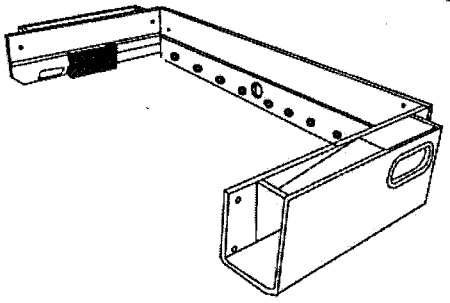

FIG. 2

PARTS IDENTIFIER

A HAND GRIP 8pcs	B ROD END CAP 8pcs	C HEAD SCREW 4*45mm 4pcs	D HEAD SCREW 4*45mm 8pcs	E BOLT 6*22mm 8pcs
F WASHER 6*32mm 20pcs	G BOLT 6*32mm 12pcs	H HEAD SCREW 3.5*8mm 12pcs	I SOCCER BALL (WHITE) 2pcs	J PLAYER - CHROME 22pcs
K HEAD SCREW 3.5*8mm 8pcs	L ALLEN KEY 1pcs	M LEG LEVELER 4pcs	N RUBBER SHELL 2pcs	O RUBBER SHELL 2pcs

FIG. 1